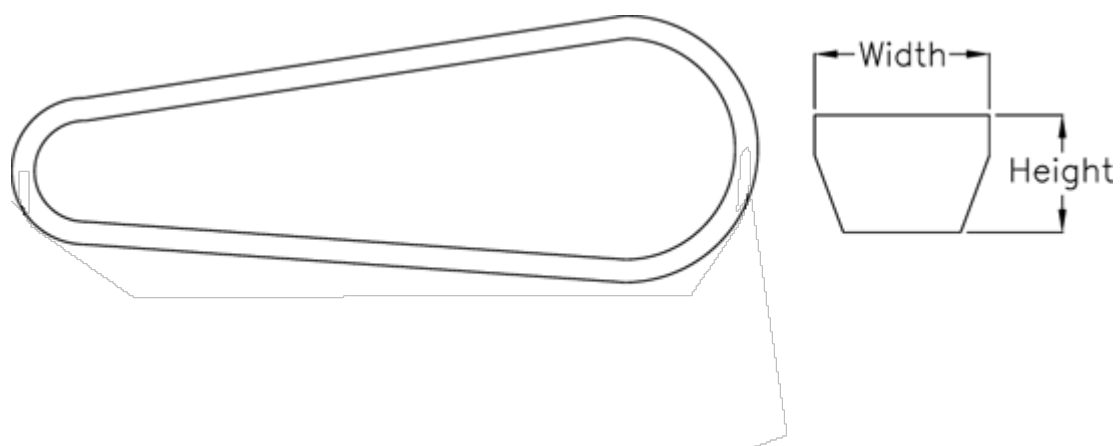

Data Sheet

Article number: 601962666000

Description: Gates V-belt SPB 6000 Ld 6000
DELTA NARROW

Measures

Datum length =	6000
Height =	13
Width =	16